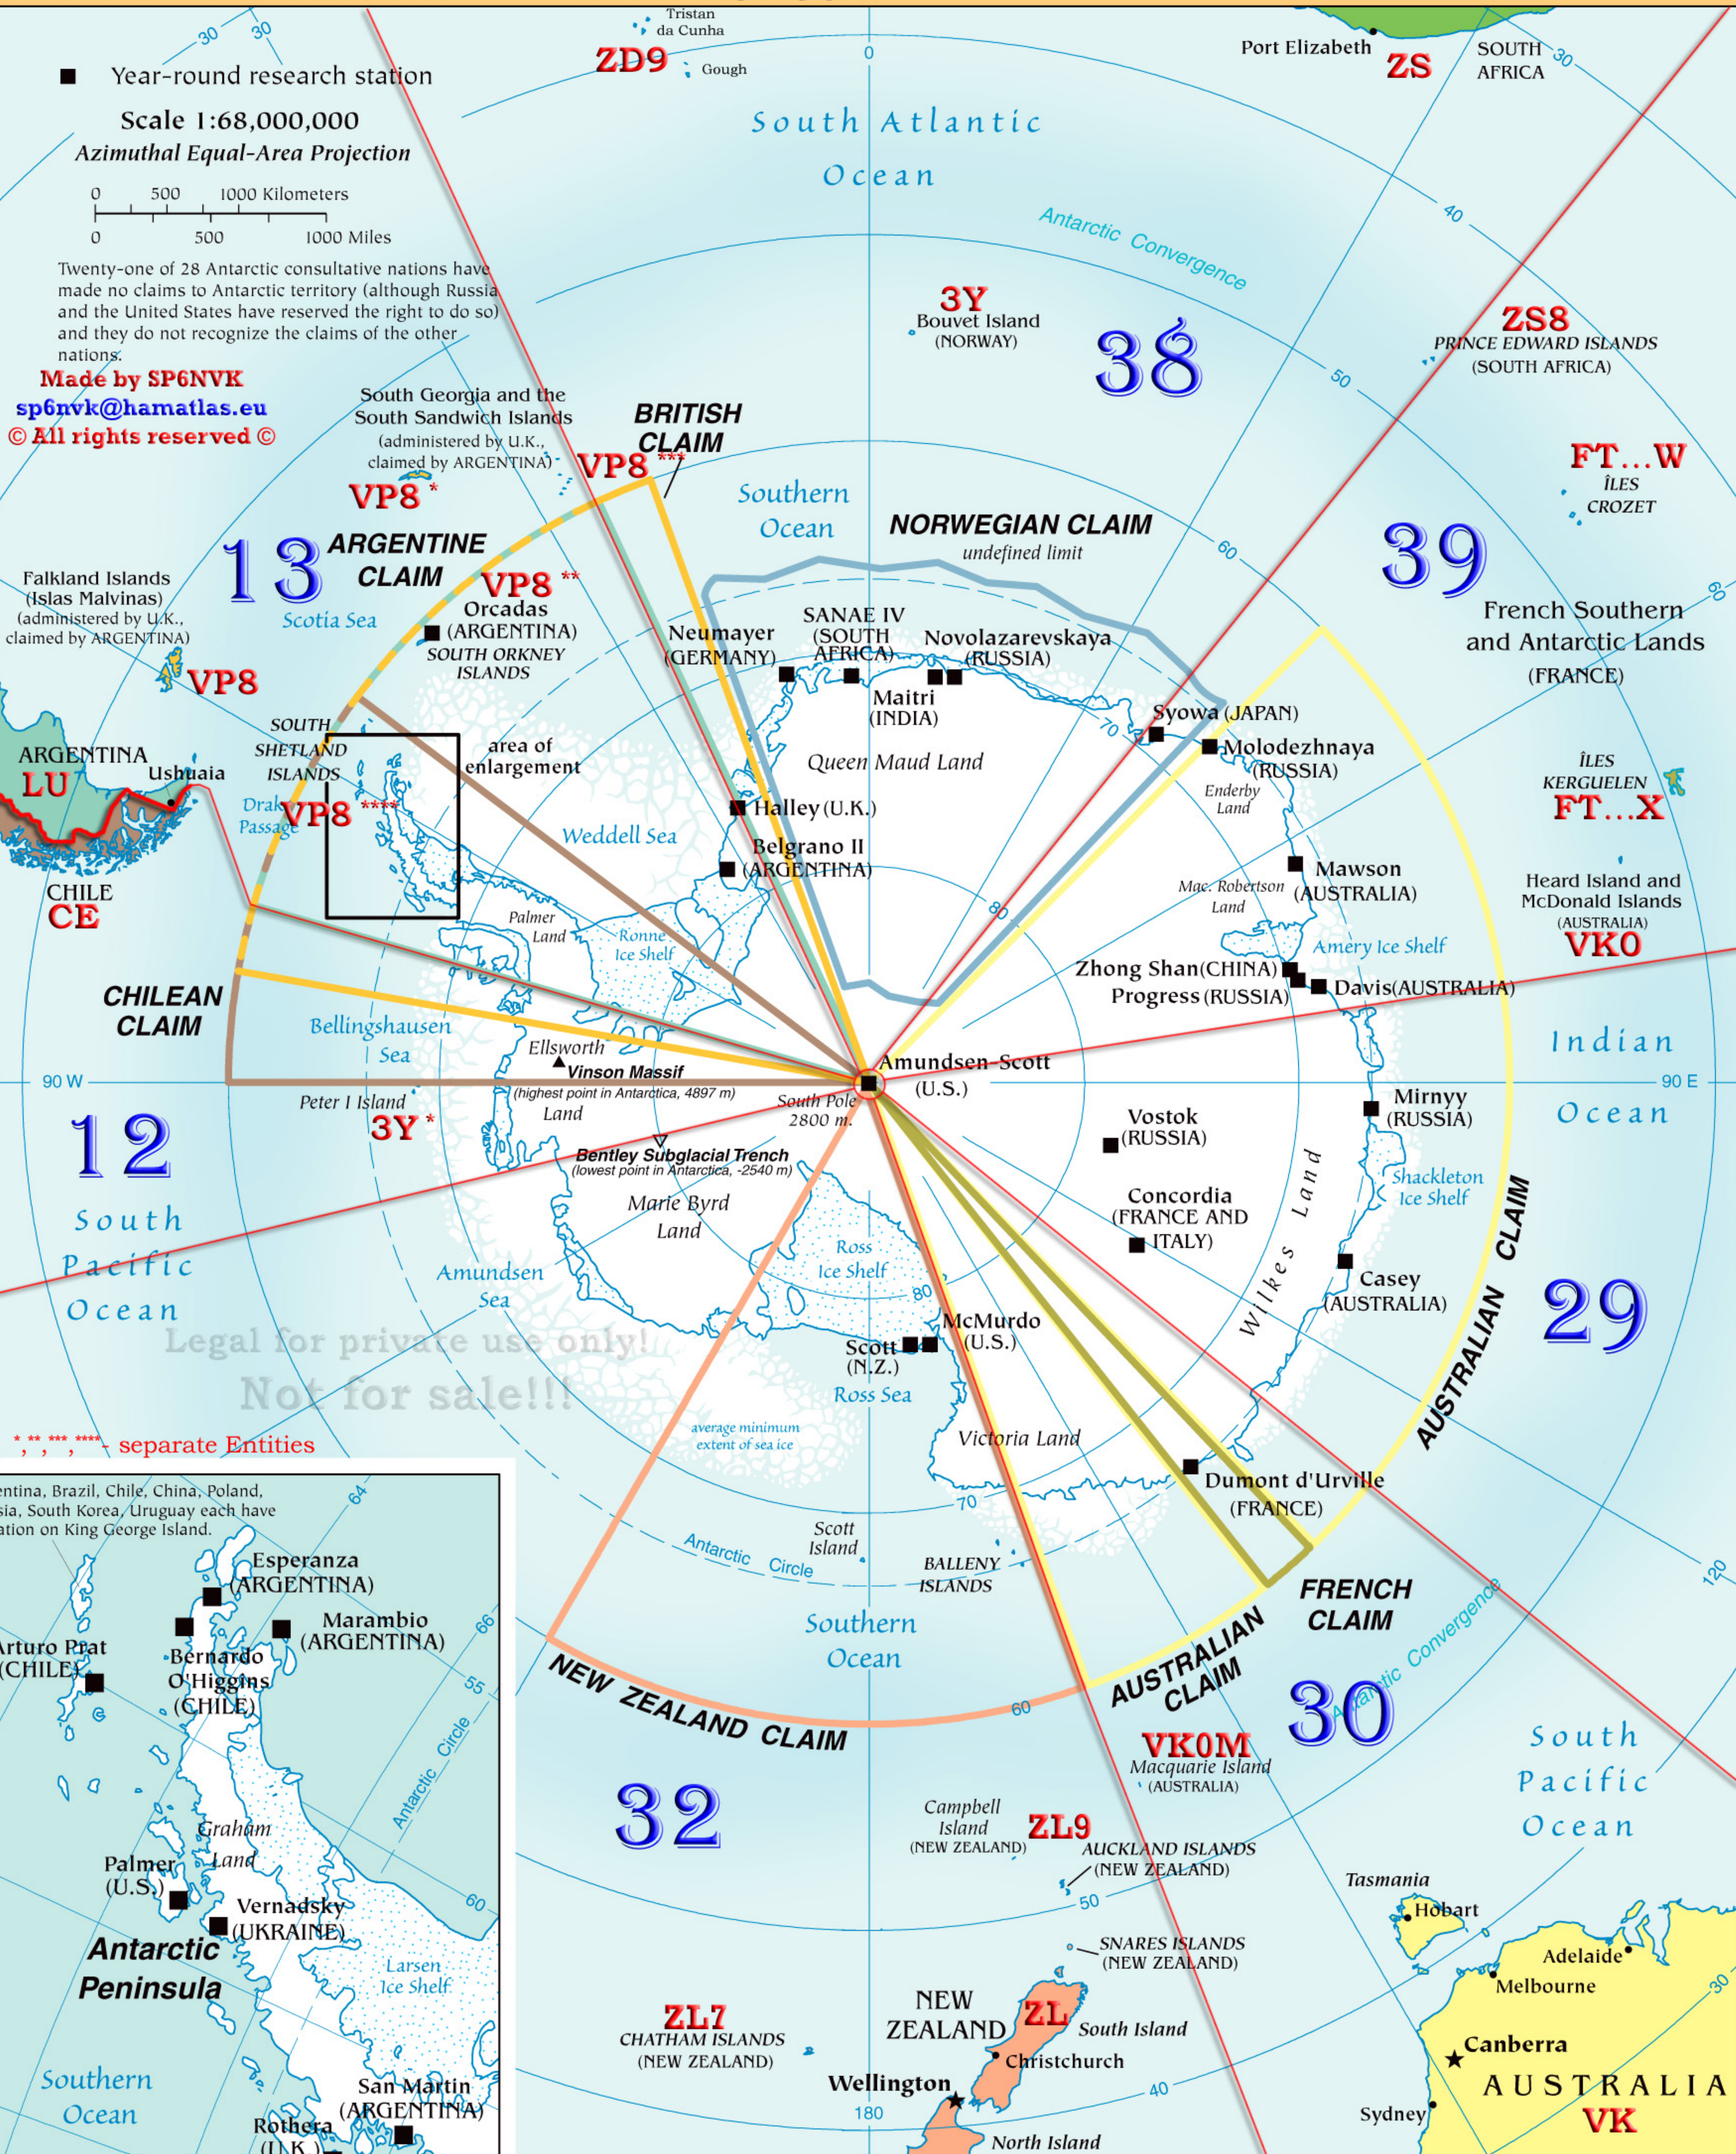

# ANTARCTIC REGION

# WAZ Zones

The boundaries of Zones: 12, 13, 29, 30, 32, 38 and 39 converge at the South Pole.  
Stations at the South Pole will count for any of above listed zones.