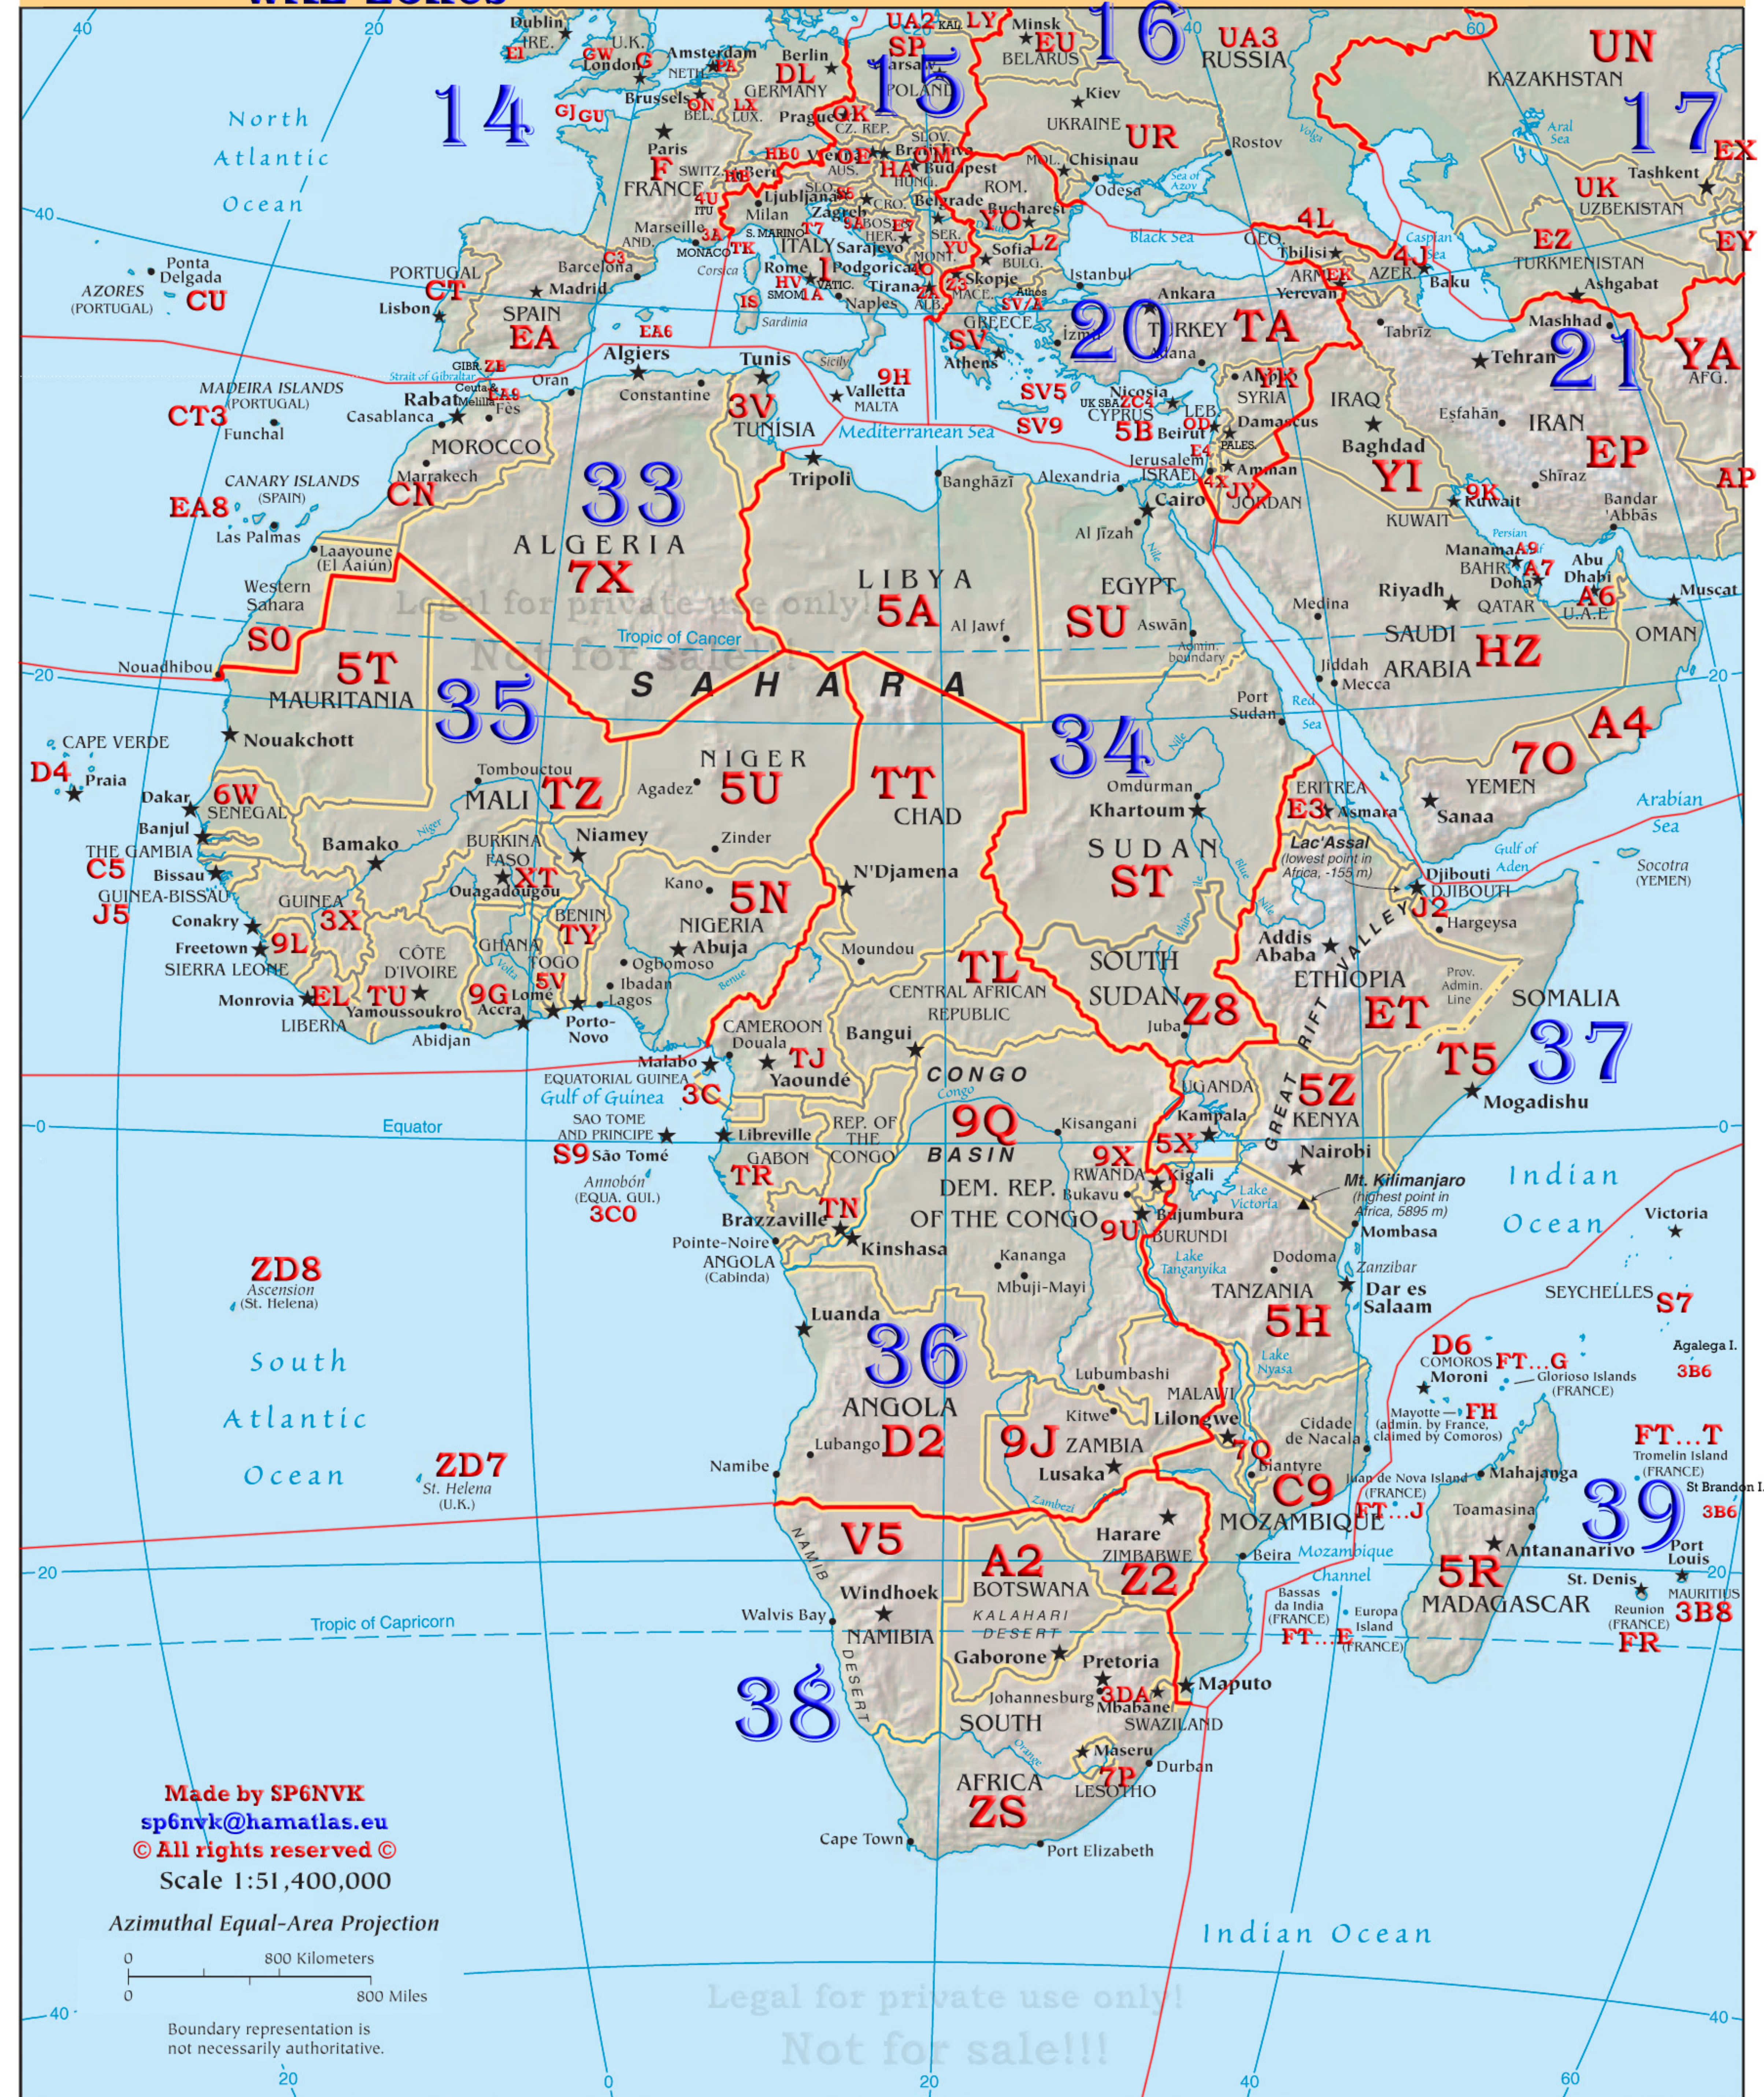

AFRICA WAZ Zones

Made by SP6NVK
sp6nvk@hamatlas.eu
© All rights reserved ©
Scale 1:51,400,000

Azimuthal Equal-Area Projection

0 800 Kilometers
0 800 Miles

Boundary representation is not necessarily authoritative.